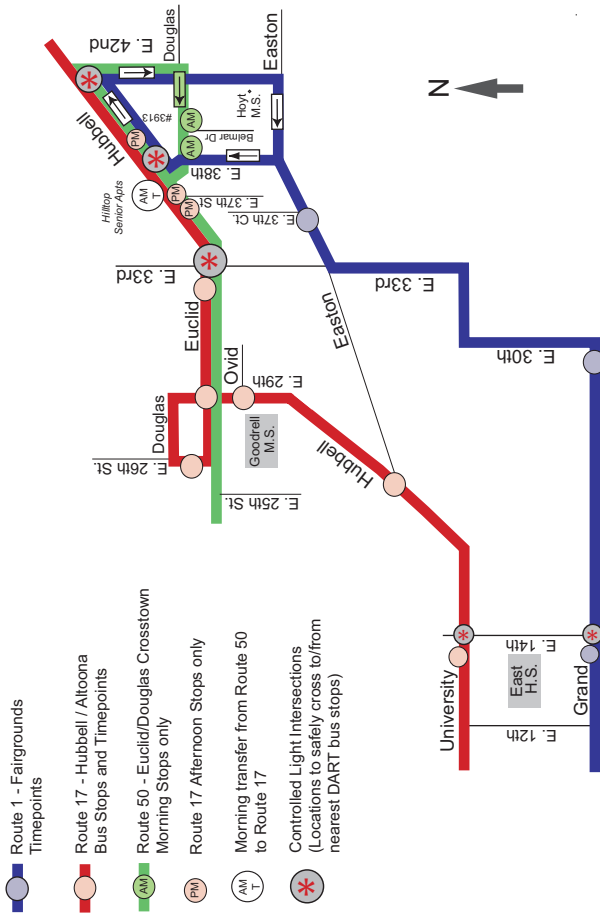

DART Service to East
via Route 13E

DART Service to East High School
via Routes 1, 17 and 50

E. 42nd/Hubbell/
E. University/E. Grand/
Evergreen/S.E. Park/
East

1 13_E
17 50

Service operates Monday-Friday
on school days and buses
are open to the public.

No holiday service.
CHECK RIDEDART.COM FOR
HOLIDAY SERVICE INFORMATION

Route 1 Morning

Local Route: Fairgrounds to DART Central Station

Serves passengers south of Leyden to Indianapolis between E. 33rd and E. 43rd; also south of Hubbell to Leyden between E. 39th Ct. and E. 43rd Ct.

Fairgrounds to East 42nd & Hubbell

Serves passengers travelling to stops south of Leyden to Indianapolis between E. 33rd and E. 43rd; also south of Hubbell to Leyden between E. 39th Ct. and E. 43rd Ct. Local Route buses have a limited capacity of 20-30 passengers. Students may need to wait for the Assigned Route buses.

Local Route: Hubbell Ave / Altoona

Serves passengers on or near Euclid between E. 32nd and E. 35th and south of Hubbell to Leyden between E. 35th and E. 39th; no transfer to Route 50 is needed. Students assigned to stops at Douglas & Belmar and Douglas & E. 38th may alight at stops along Hubbell.