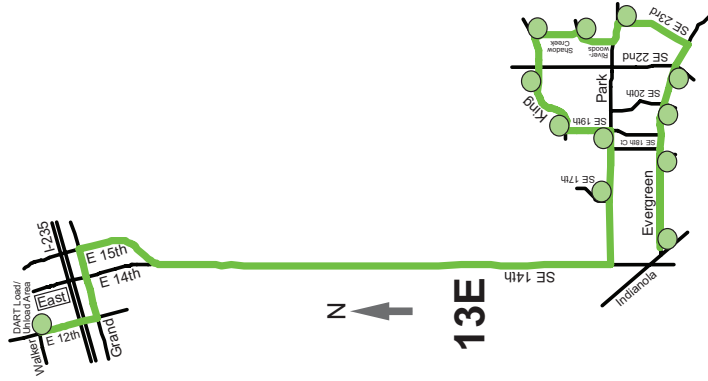

DART Service to East
via Route 13E

DART Service to East High School
via Routes 1, 17 and 50

E. 42nd/Hubbell/
E. University/E. Grand/
Evergreen/S.E. Park/
East

1 13_E
17 50

Service operates Monday-Friday
on school days and buses
are open to the public.

No holiday service.
CHECK RIDEDART.COM FOR
HOLIDAY SERVICE INFORMATION