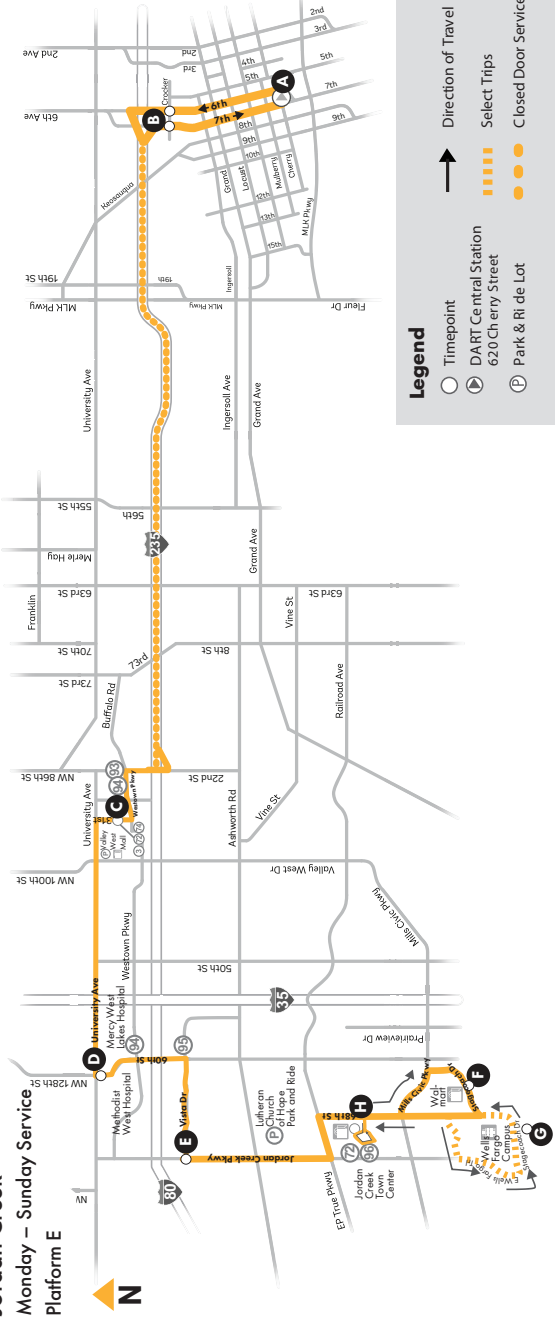

### WESTBOUND-Outbound Monday-Friday

DART Central Station	6th & Crocker	Valley West Mall	60th & University	Jordan Creek Pkwy & Vista	Mills Civic Walmart	Wells Fargo	Jordan Creek Town Center
A	B	C	D	E	F	G	H
<b>AM</b>	5:20	5:23	5:34	5:42	5:47	5:57	6:00
	6:11	6:14	6:25	6:33	6:38	6:48	6:59
	6:41	6:44	6:55	7:03	7:08	7:18	7:30
	7:08	7:11	7:23	7:33	7:39	7:48	8:00
	7:50	7:53	8:05	8:15	8:21	8:30	8:34
	8:30	8:33	8:45	8:55	9:01	9:10	9:14
	9:10	9:13	9:25	9:34	9:39	9:48	9:52
	9:50	9:53	10:05	10:14	10:19	10:28	10:32
	10:30	10:33	10:45	10:54	10:59	11:08	11:12
	11:10	11:13	11:25	11:35	11:40	11:50	11:54
	11:50	11:53	12:05	12:15	12:20	12:30	12:34
	12:30	12:33	12:45	12:55	1:00	1:10	1:14
	1:10	1:13	1:25	1:35	1:40	1:50	1:54
	1:50	1:53	2:05	2:15	2:20	2:30	2:34
	2:30	2:33	2:45	2:55	3:00	3:10	3:14
	3:00	3:03	3:15	3:25	3:30	3:40	3:44
	3:25	3:28	3:40	3:50	3:55	4:07	4:19
	4:00	4:03	4:15	4:25	4:30	4:42	4:54
	4:30	4:33	4:45	4:55	5:00	5:12	5:24
	5:10	5:13	5:25	5:34	5:39	5:50	5:54
	5:50	5:53	6:04	6:12	6:17	6:27	6:31
	6:45	6:48	6:59	7:07	7:12	7:22	7:26
	7:45	7:48	7:59	8:07	8:12	8:21	8:25
	8:52	8:55	9:06	9:14	9:19	9:28	9:32

### EASTBOUND-Inbound Monday-Friday

Jordan Creek Town Center	Jordan Creek Pkwy & Vista	60th & University	Valley West Mall	7th & Crocker	DART Central Station
H	E	D	C	B	A
<b>AM</b>	6:06	6:11	6:16	6:23	6:35
	7:04	7:09	7:14	7:22	7:36
	7:35	7:41	7:47	7:56	8:10
	8:05	8:11	8:17	8:25	8:38
	8:44	8:50	8:55	9:03	9:16
	9:24	9:30	9:35	9:43	9:56
	10:04	10:10	10:15	10:23	10:36
	10:40	10:46	10:51	11:00	11:13
	11:20	11:26	11:31	11:40	11:54
	11:59	12:05	12:10	12:20	12:34
	12:39	12:45	12:50	1:00	1:14
	1:19	1:25	1:30	1:40	1:54
	1:59	2:05	2:10	2:20	2:34
	2:40	2:46	2:51	3:01	3:15
	3:18	3:25	3:30	3:40	3:54
	3:49	3:56	4:01	4:12	4:26
	4:23	4:30	4:35	4:46	5:01
	4:58	5:05	5:11	5:22	5:37
	5:28	5:35	5:41	5:52	6:05
	5:58	6:04	6:09	6:19	6:32
	6:41	6:47	6:52	7:00	7:13
	7:30	7:36	7:41	7:49	8:02
	8:30	8:36	8:41	8:49	9:02
	9:37	9:43	9:48	9:56	10:09